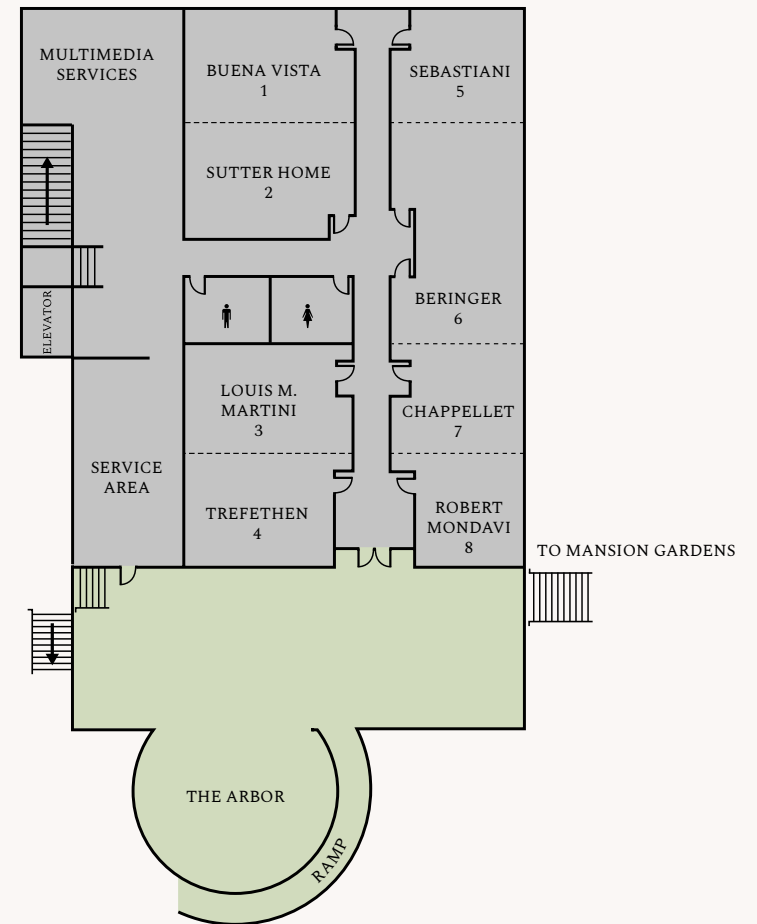

[Venues](#)

[Destination](#)

[Contact](#)

Conference Rooms

Modern conference rooms with flexible layouts, responsive hospitality, and capacity for 80 to 150 guests—ideal for breakout sessions.

Outdoor Spaces

Dazzle guests with stunning views of Napa Valley and outdoor event venues to accommodate up to 3000 guests.

Floor Plans

Floor Plans

CONFERENCE ROOMS BALLROOM LOWER LEVEL

Dimensions & Capacity

Mansion Boardrooms	Dimensions	Sq. Ft.	Ceiling Height	(A) Classroom	(B) Theatre	(C) Conference	(D) Hollow Square	(E) U Shape	(F) Crescent Rounds	(G) Banquets	(H) Reception
Beaulieu	18x21	378	13.5'	10	16	12	10	8		18	20
Inglenook	18x21	378	13.5'	10	16	12	10	8		18	20
Christian Brothers	18x17	306	15'	8	12	10	8	6		10	
Vintner's Court	38x48	1824	11.5'	90	200	30	50	42	66	100	150
Royal Oak	49x24	1176	15'	40	60	24	38	32	36	60	80
Luna Boardroom	25x18	450	10'			14				16	18

Ballroom	Dimensions	Sq. Ft.	Ceiling Height	(A) Classroom	(B) Theatre	(C) Conference	(D) Hollow Square	(E) U Shape	(F) Crescent Rounds	(G) Banquets	(H) Reception
Fairway Deck	110x39	4290								170	250
Hans Kornell	30x39	1170	15'	60	80	45	45	36	36	60	80
Freemark Abbey	30x39	1170	15'	60	80	45	45	36	36	60	80
Sterling	30x39	1170	15'	60	80	45	45	36	36	60	80
Joseph Phelps	30x39	1170	15'	60	80	45	45	36	36	60	80
Silverado East	60x39	2340	15'	110	200	72	72	60	90	150	200
Silverado West	60x39	2340	15'	110	200	72	72	60	90	150	200
Silverado Ballroom	60x86	5160	15'	280	400				216	300	350