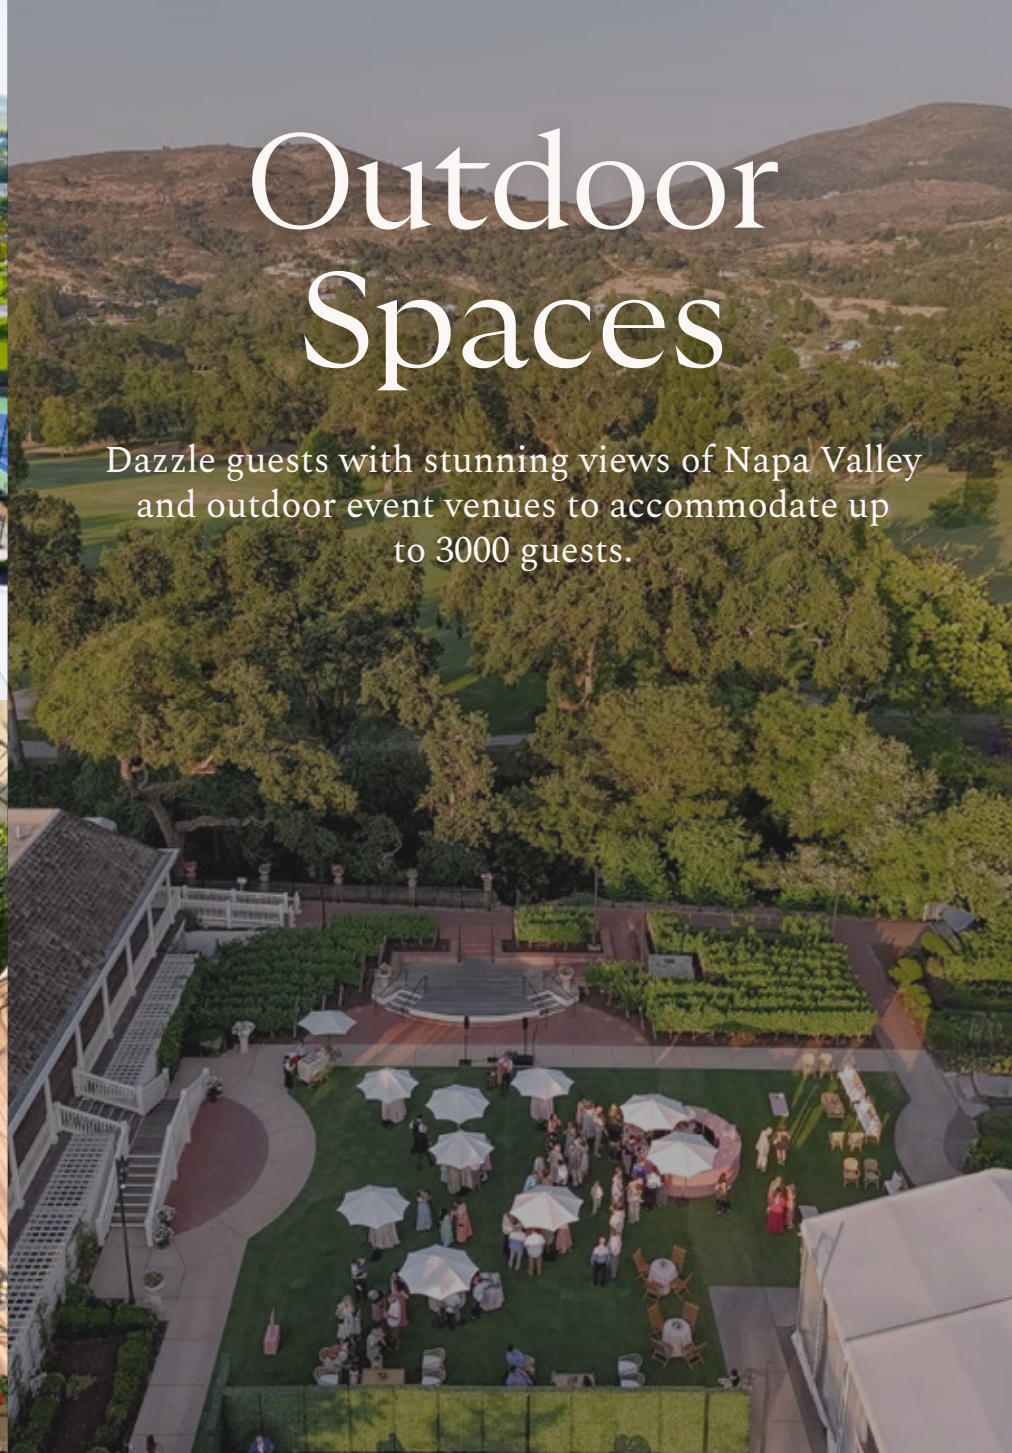

Outdoor Spaces

Dazzle guests with stunning views of Napa Valley and outdoor event venues to accommodate up to 3000 guests.