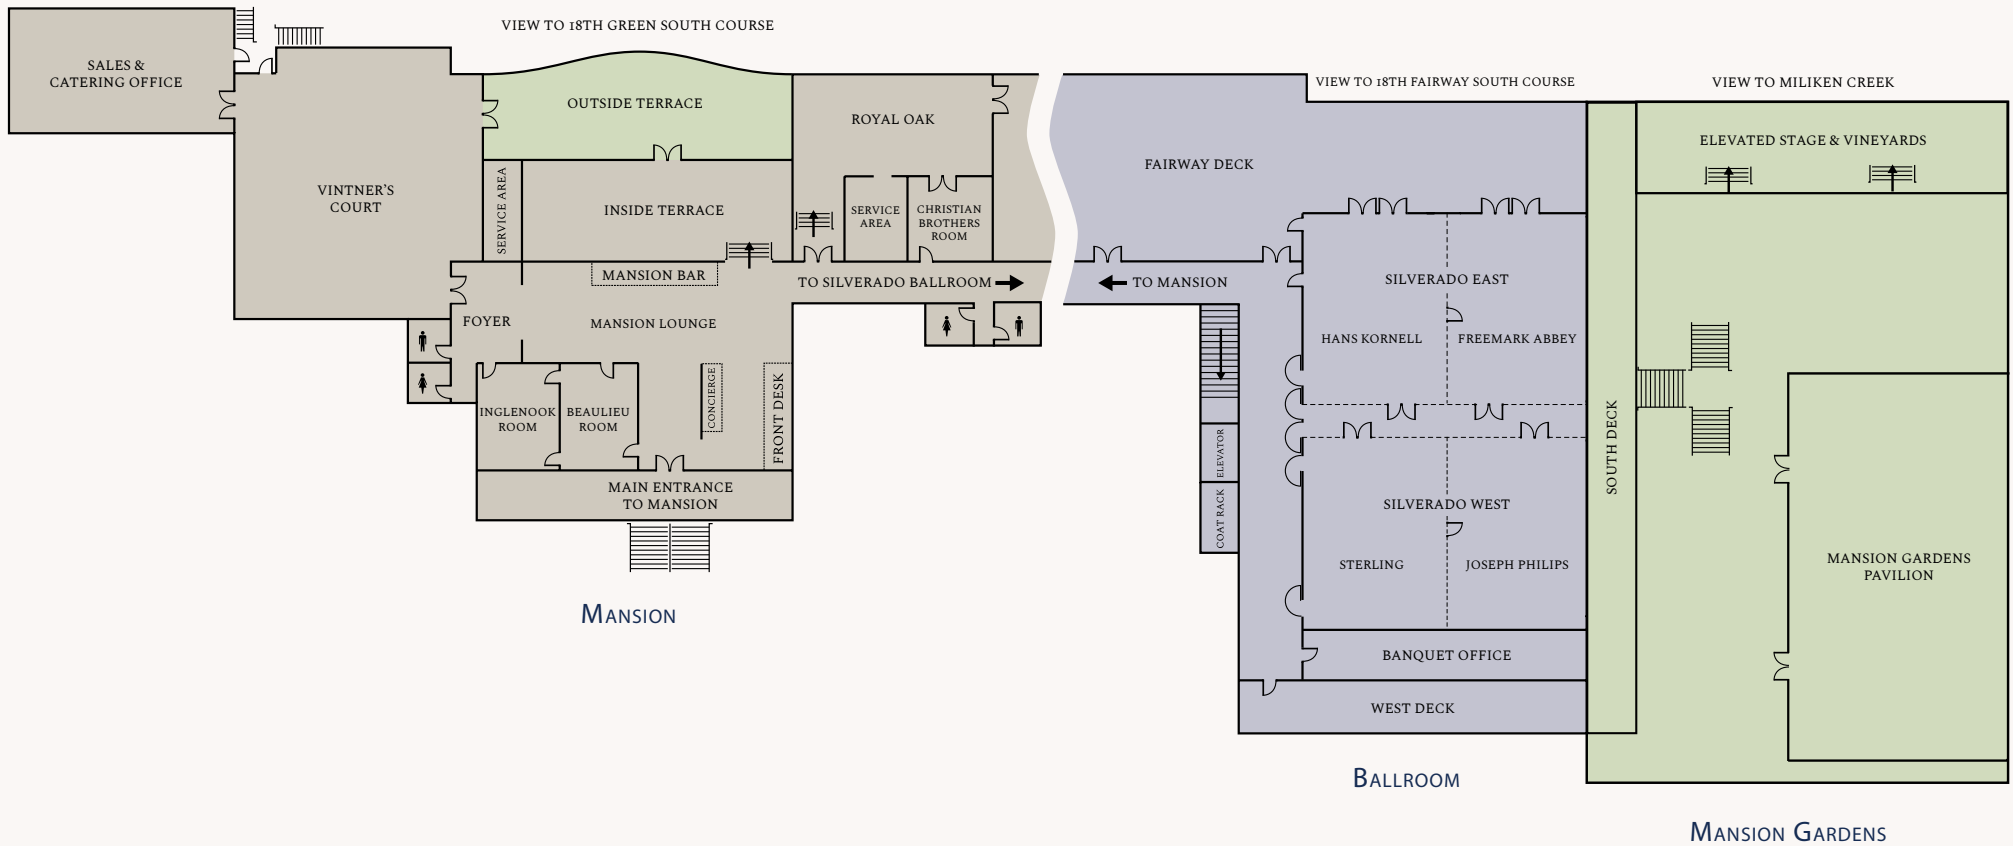

Silverado Ballroom

Soaring ceilings, crystal chandeliers, and 5,160 square feet of flexible space for events of up to 400 guests plus adjacent outdoor spaces.

[Accommodations](#)

[Dining](#)

[Experiences](#)

[Venues](#)

[Destination](#)

[Contact](#)

Conference Rooms

Modern conference rooms with flexible layouts, responsive hospitality, and capacity for 80 to 150 guests—ideal for breakout sessions.

Outdoor Spaces

Dazzle guests with stunning views of Napa Valley and outdoor event venues to accommodate up to 3000 guests.

Floor Plans

Floor Plans

CONFERENCE ROOMS BALLROOM LOWER LEVEL

Dimensions & Capacity

Mansion Boardrooms	Dimensions	Sq. Ft.	Ceiling Height	(A) Classroom	(B) Theatre	(C) Conference	(D) Hollow Square	(E) U Shape	(F) Crescent Rounds	(G) Banquets	(H) Reception
Beaulieu	18x21	378	13.5'	10	16	12	10	8		18	20
Inglenook	18x21	378	13.5'	10	16	12	10	8		18	20
Christian Brothers	18x17	306	15'	8	12	10	8	6		10	
Vintner's Court	38x48	1824	11.5'	90	200	30	50	42	66	100	150
Royal Oak	49x24	1176	15'	40	60	24	38	32	36	60	80
Luna Boardroom	25x18	450	10'			14				16	18