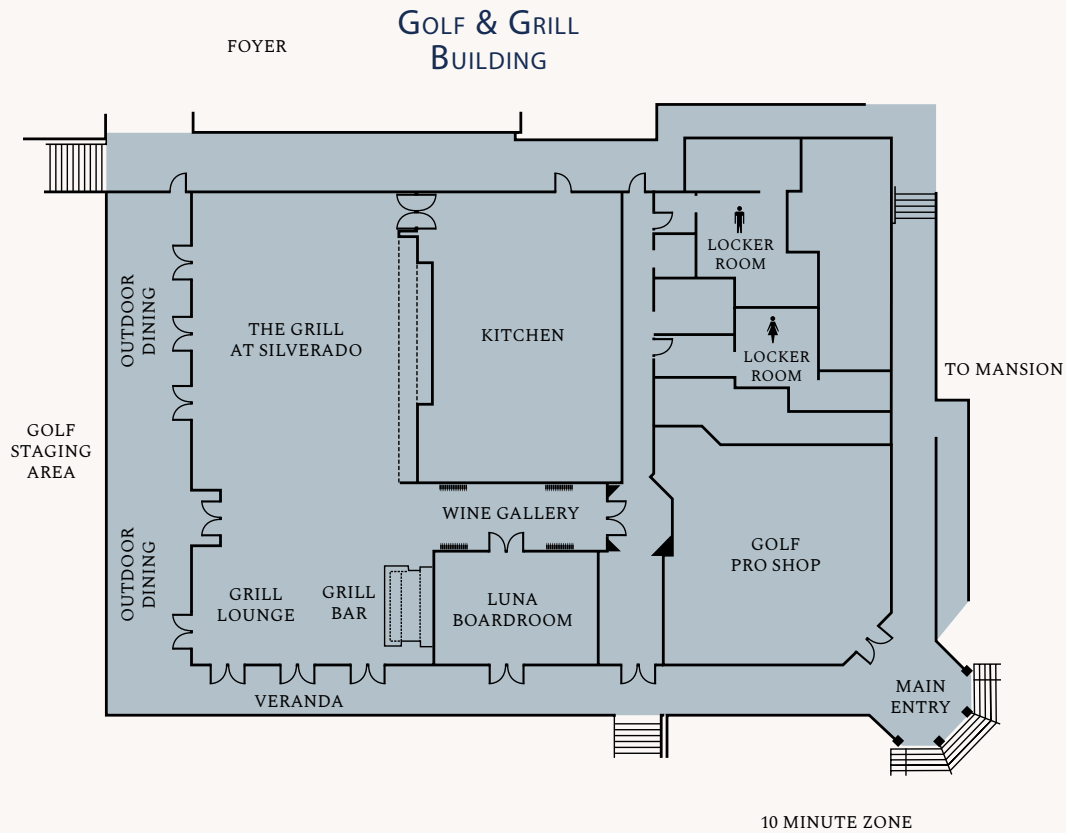

Silverado Ballroom

Soaring ceilings, crystal chandeliers, and 5,160 square feet of flexible space for events of up to 400 guests plus adjacent outdoor spaces.

[Accommodations](#)

[Dining](#)

[Experiences](#)

[Venues](#)

[Destination](#)

[Contact](#)

Conference Rooms

Modern conference rooms with flexible layouts, responsive hospitality, and capacity for 80 to 150 guests—ideal for breakout sessions.

Outdoor Spaces

Dazzle guests with stunning views of Napa Valley and outdoor event venues to accommodate up to 3000 guests.

Floor Plans

Floor Plans

CONFERENCE ROOMS BALLROOM LOWER LEVEL

Dimensions & Capacity

Mansion Boardrooms	Dimensions	Sq. Ft.	Ceiling Height	(A) Classroom	(B) Theatre	(C) Conference	(D) Hollow Square	(E) U Shape	(F) Crescent Rounds	(G) Banquets	(H) Reception
Beaulieu	18x21	378	13.5'	10	16	12	10	8		18	20
Inglenook	18x21	378	13.5'	10	16	12	10	8		18	20
Christian Brothers	18x17	306	15'	8	12	10	8	6		10	
Vintner's Court	38x48	1824	11.5'	90	200	30	50	42	66	100	150
Royal Oak	49x24	1176	15'	40	60	24	38	32	36	60	80
Luna Boardroom	25x18	450	10'			14				16	18