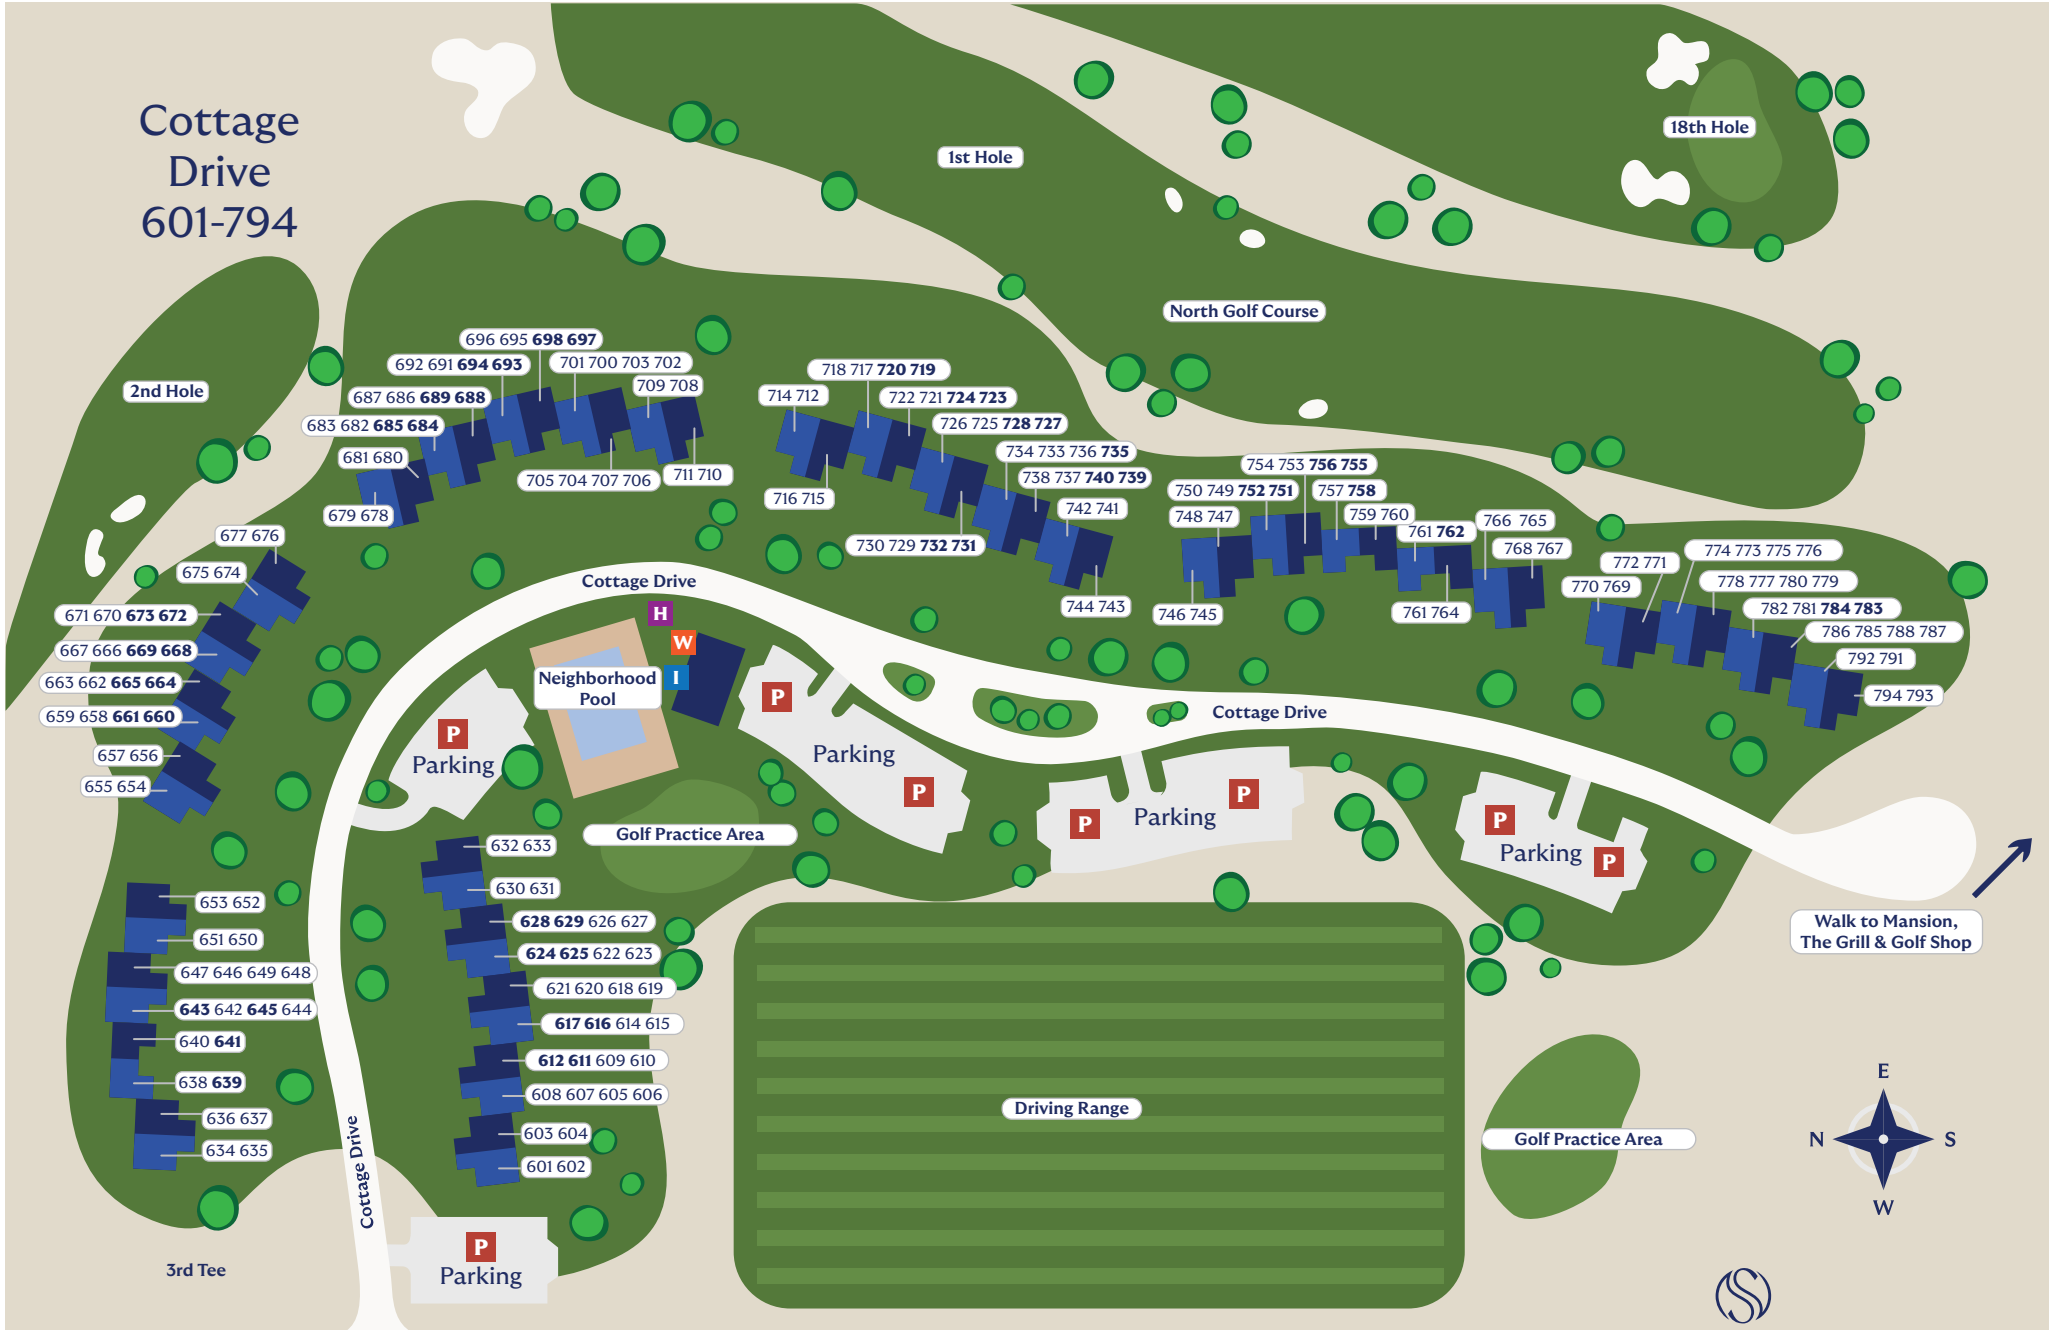

Cottage Drive  
601-794

Atlas Peak Road

Spa, Salon & Fitness Center via Atlas Peak Road

  
**SILVERADO**  
RESORT

SilveradoResort.com | 707.257.0200

**P** Resort Guest Room Parking  
Resort guest rooms indicated in red type.  
Resort guest parking only permitted in marked lots.

**H** Hotspot  
**I** Ice Machine  
**W** Washer / Dryer  
### Bold indicates second floor

# Silverado Resort Map

Silverado provides shuttle service within the resort  
Please press 0 for guest services

SilveradoResort.com | 707.257.0200